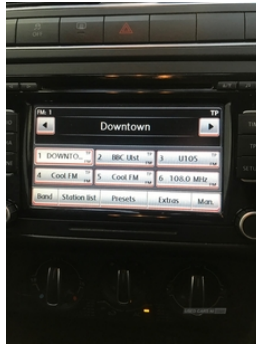

17 Taughey Road Ballymoney, Ballymoney, BT536RA

Volkswagen Polo 1.6 TDI 90 SEL 5dr | Jan 2011

** GREAT HISTORY **

£3,990

Miles: 86887
Fuel Type: Diesel
Transmission: Manual
Colour: White
Engine Size: 1598
CO2 Emission: 112
Tax Band: C (£30 p/a)
Body Style: Hatchback
Insurance group: 13E
Reg: OFZ9462

Vehicle Features

'Lights On' warning buzzer, 2 bag hooks in luggage compartment, 2 cupholders, 3 point height adj front seatbelts + pretensioners, 3x3 point rear seatbelts, 4 grab handles, 12V socket with cover, 60/40 split folding rear seat, ABS, Alarm with interior protection, Body colour door handles, Body coloured bumpers, Body coloured door mirrors, Body coloured side sills, Carpet mats, Centre console storage, Chrome air intake, Chrome interior door handles, Chrome trimmed radiator grille louvre inserts, Daytime running lights, Delay courtesy light function, Diesel particulate filter, Driver/passenger sunvisors and illuminated vanity mirrors, Driver and front passenger under seat drawer, Driver and passenger airbags, Driver seat height adjust, Dust/pollen filter, Electric front windows, Electric operated/heated door mirrors, Electronic engine immobiliser, ESP with EDL + ASR, Front centre armrest with storage compartment, Front door pockets, Front fog lights, Front footwell illumination, Front head restraints, Front passenger seat height adjust, Front seat backrest storage nets, Front side airbags, Front wash/wipe with interval delay, Glovebox, HBA (Hydraulic Brake Assist), Heated rear window with auto timer, Heat insulating tinted glass, High gloss black finish B pillar, Instrument panel - Illumination control, Isofix Preparation 2 Rear child seats, Leather steering wheel/gearknob/handbrake grip, Load lip protective shield, Luggage compartment cover, Luggage compartment lighting, Matt chrome trim, MDI with USB/iPod connection cables, Multifunction computer - Midline, Note pad holder, PAS - speed related, pen holder and coin holder in glove box, Reach adjustable steering column,

Technical Specs

Dimensions

Length: 3970mm
Width: 1682mm
Height: 1485mm
Seats: 5
Luggage Capacity (Seats Up): 280L
Gross Weight: 1650KG
Max. Loading Weight: 543KG

Performance & Economy

Fuel Consum. (Urban Cold): 52.3MPG
Fuel Consum. (Extra Urban): 78.5MPG
Fuel Consum. (Combined): 65.7MPG
Fuel Tank Capacity: 45L
Number Of Gears: 5 SPEED
Top Speed: 112MPH
Acceleration 0-100 km/h: 11.5s
Engine Power BHP: 88.5BHP