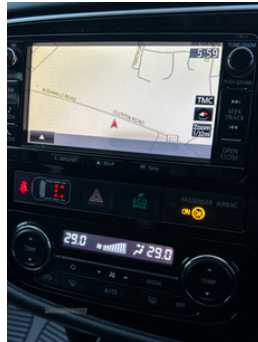

Mitsubishi Outlander 2.2 DI-D 4 5dr | Jul 2017

** 7 SEATER *LEATHER *REVERSE CAMERA * SAT NAV * PANROOF **

£8,450

GREY, 103K, POWERSTEERING, REMOTE CENTRAL LOCKING, ELECTRIC WINDOWS, ELECTRIC MIRRORS, AIR CONDITIONING, CD PLAYER, FULL BLACK LEATHER INTERIOR, ELECTRIC SUNROOF, REVERSE CAMERA, SAT NAV! PRIVACY GLASS, ALLOYS, COLOUR CODED, SERVICE HISTORY, GREAT DRIVER IN GOOD CONDITION, FIRST TO VIEW WILL BUY!

** ALL CARDS ACCEPTED **

** FINANCE AVAILABLE **

** TRADE INS WELCOME **

** FLEXIBLE VIEWING **

** FULL DEALER FACILITIES **

Vehicle Features

3 height adjustable 2nd row head restraints, 3 point front seat belts, 3rd row head restraints, 4WD drivetrain mode indicator, 6 speakers, 8 way electric adjustable drivers seat, 12V power point front, 12V power socket in rear, 12V socket in centre console, 12V socket in luggage compartment, 50/50 split/folding 3rd row of seats, 60/40 split rear seats with fold flat facility, ABS/EBD, Active city braking, Active stability and traction control, Auto dimming rear view mirror, Automatic headlamp levelling, Automatic rain sensing wipers, Blind spot monitoring with rear cross traffic alert, Bluetooth hands free telephone connection, Brake assist function, Carpeted cargo area, Chrome front grille, Chrome interior door handles, Colour keyed bumpers, Colour keyed door handles, Colour keyed door mirrors, Colour keyed

Miles:	103693
Fuel Type:	Diesel
Transmission:	Manual
Colour:	Grey
Engine Size:	2268
CO2 Emission:	139
Tax Band:	Petrol/Diesel (£190 p/a)
Body Style:	Sport utility vehicle
Insurance group:	27E
Reg:	GGZ7170

Technical Specs

DIMENSIONS

Length:	4695mm
Width:	1810mm
Height:	1680mm
Seats:	7
Gross Weight:	2260KG
Max. Loading Weight:	660KG

PERFORMANCE & ECONOMY

Fuel Consum. (Urban Cold):	45.6MPG
Fuel Consum. (Extra Urban):	58.9MPG
Fuel Consum. (Combined):	53.3MPG
Fuel Tank Capacity:	60L
Number Of Gears:	6 SPEED
Top Speed:	124MPH
Acceleration 0-100 km/h:	10.2s
Engine Power BHP:	147.5BHP